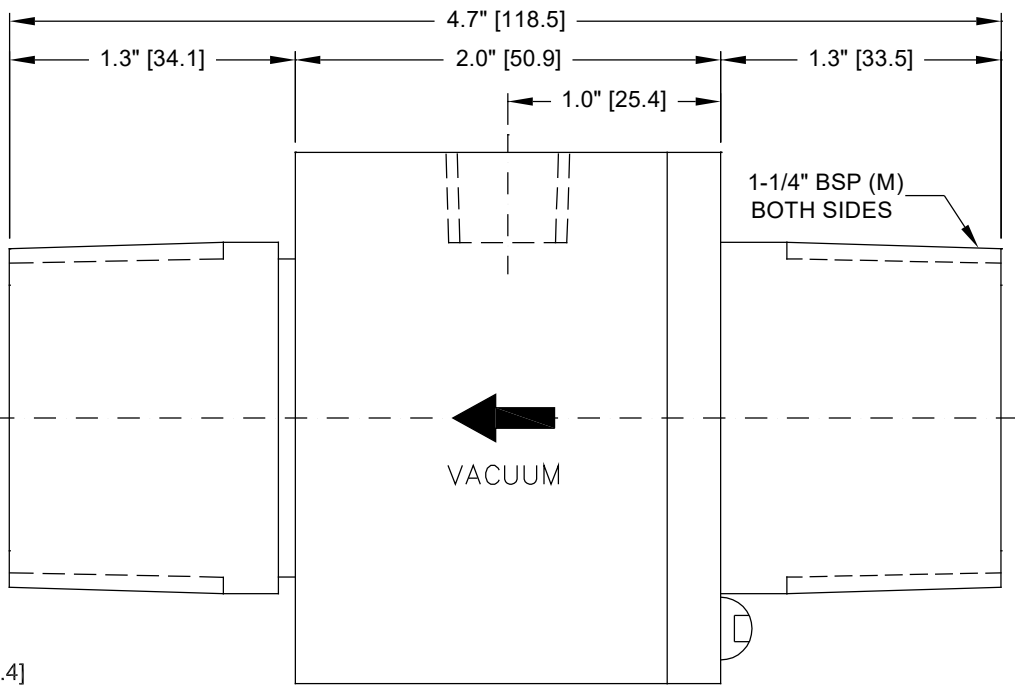

VACUUM

1-1/4" BSP (M)
BOTH SIDES

PROPRIETARY
REPRODUCTION OR DISTRIBUTION
WITHOUT WRITTEN CONSENT OF
NEXFLOW™ IS PROHIBITED.